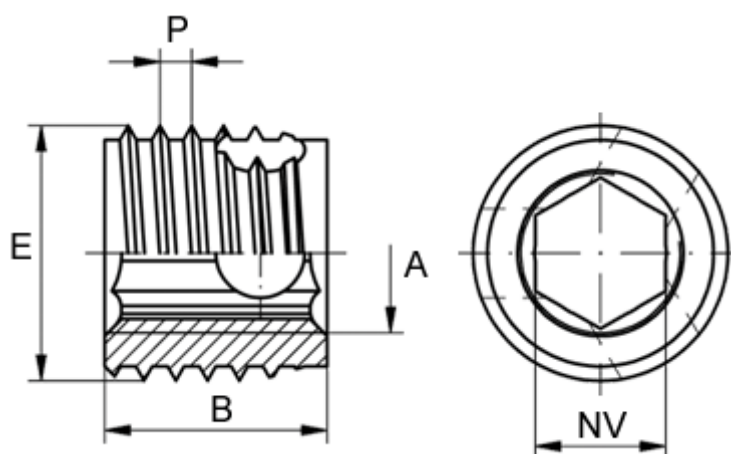

Article number: 12308200060800  
Description: KLEE-coil 308 200 060.800  
M6 Brass with hexagon

## Measures

Female thread A	= M6
Length B	= 12
Male thread E	= 10
Min hole depth blind hole	= 15
Min material thickness	= 12
sw	= -
Thread pitch P	= 1.25
Type	= 308 200 060 ...